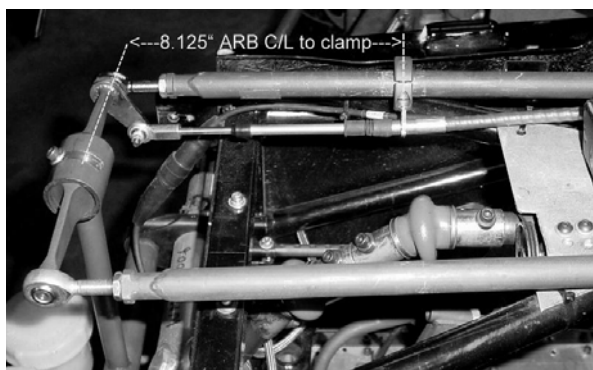

## TECHNICAL BULLETIN # FE/ESR 10-01

To: All FE/ESR Owners

From: Erik Skirmants, President

Date: 19 January, 2010

Re: FE / ESR Improved Front Sway Bar

SCCA Enterprises will now have available an alternate front sway bar. It is approved for SCCA competition use on February 1, 2010. It comes in two kit forms, a blade adjustable bar kit with set screw or a blade adjustable bar kit that is cockpit adjustable.

### Supply Information:

Cockpit adjustable full bar kit PN: WM1121008 (\$795 plus shipping)

Bar kit only (with set screw lock) PN: WM1121007 (\$495 plus shipping)

Please contact your local CSR for ordering